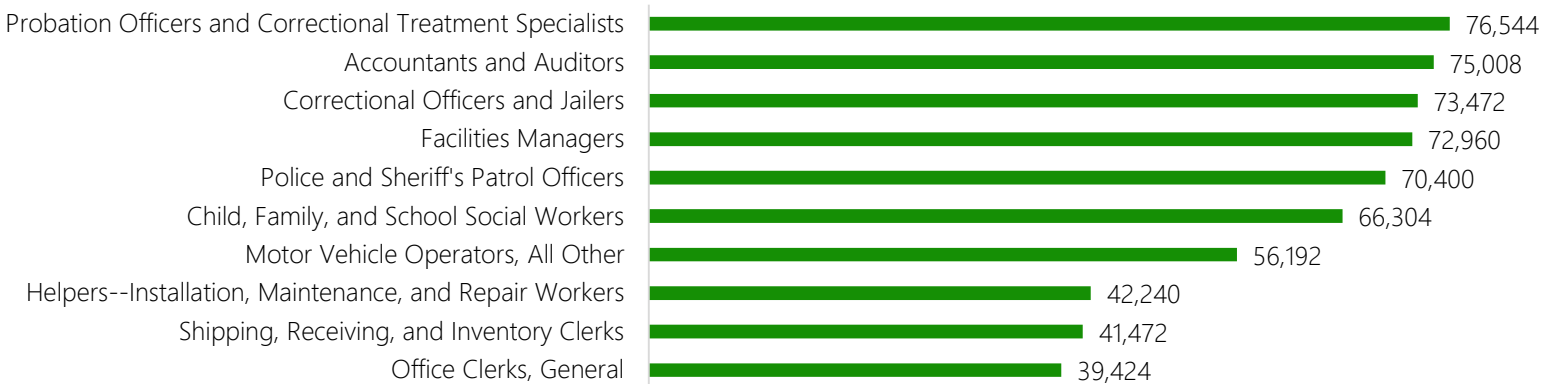

2024 Q2 Public Services

EARNINGS

Median Annual Advertised Salary of Top Unique Job Posting Occupations