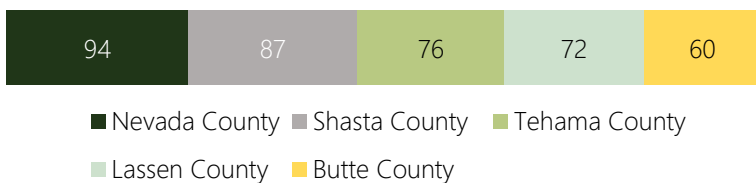

Education Breakdown by Unique Job Postings, Apr. 2024 - June 2024

Unique Job Postings by County, Apr. 2024 - June 2024

Top Occupations by Unique Job Postings, Apr. 2024 to June 2024

Police and Sheriff's Patrol Officers (16)
Interpreters and Translators (15)
Environmental Scientists and Specialists, Including Health (11)
First-Line Supervisors of Police and Detectives (11)
Management Analysts (10)
Office Clerks, General (10)
Operating Engineers and Other Construction Equipment Operators (10)
Civil Engineers (9)
Helpers--Installation, Maintenance, and Repair Workers (9)
Correctional Officers and Jailers (8)