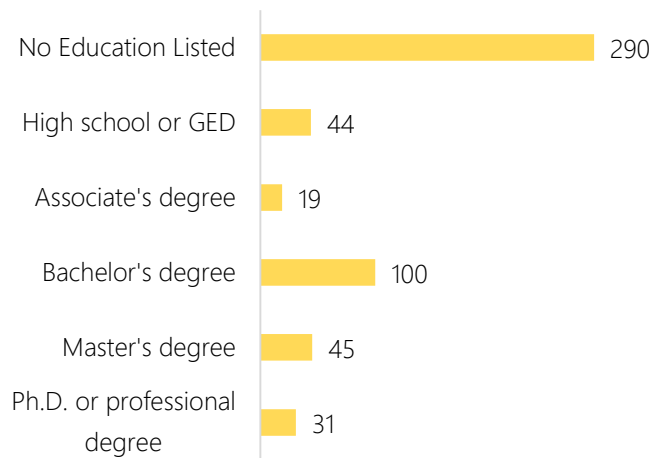

2024 Q2 Public Services

HIGHLIGHTS

Jobs predicted to increase by **4.7%** from 2024-2029

446 unique job postings from April 2024 to June 2024

1.2% unemployment rate in March 2024

JOB POSTINGS

Unique Job Postings, Apr. 2022 to June 2024

Education Breakdown by Unique Job Postings, Apr. 2024 - June 2024

Unique Job Postings by County, Apr. 2024 - June 2024

Top Occupations by Unique Job Postings, Apr. 2024 to June 2024

Police and Sheriff's Patrol Officers (16)
Interpreters and Translators (15)
Environmental Scientists and Specialists, Including Health (11)
First-Line Supervisors of Police and Detectives (11)
Management Analysts (10)
Office Clerks, General (10)
Operating Engineers and Other Construction Equipment Operators (10)
Civil Engineers (9)
Helpers--Installation, Maintenance, and Repair Workers (9)
Correctional Officers and Jailers (8)