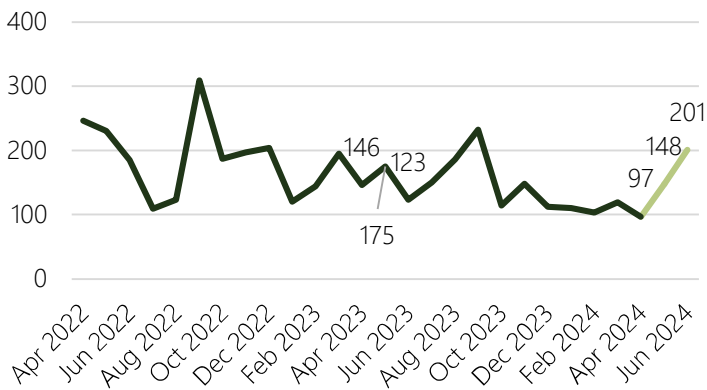

2024 Q2 Public Services

HIGHLIGHTS

Jobs predicted to increase by **4.7%** from 2024-2029

446 unique job postings from April 2024 to June 2024

1.2% unemployment rate in March 2024

JOB POSTINGS

Unique Job Postings, Apr. 2022 to June 2024

Education Breakdown by Unique Job Postings, Apr. 2024 - June 2024

Unique Job Postings by County, Apr. 2024 - June 2024

Top Occupations by Unique Job Postings, Apr. 2024 to June 2024

Police and Sheriff's Patrol Officers (16)
Interpreters and Translators (15)
Environmental Scientists and Specialists, Including Health (11)
First-Line Supervisors of Police and Detectives (11)
Management Analysts (10)
Office Clerks, General (10)
Operating Engineers and Other Construction Equipment Operators (10)
Civil Engineers (9)
Helpers--Installation, Maintenance, and Repair Workers (9)
Correctional Officers and Jailers (8)